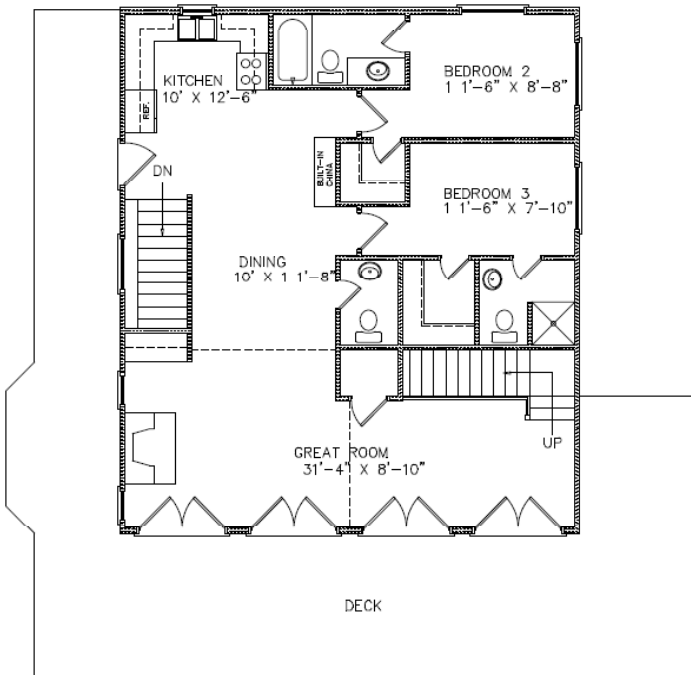

*The Outerbanks
of Keowee*

Villa 3236

32' X 36'
TOTAL LIVING SPACE : 2784 S.F.
MAIN LEVEL : 1152 S.F.
LOWER LEVEL : 1152 S.F.
UPPER LEVEL : 480 S.F.
3 BEDROOMS
4 FULL BATHS & 1 HALF BATH
Plans are subject to final modification.

UPPER LEVEL FLOOR PLAN

REAR ELEVATION (LAKE SIDE)

FRONT ELEVATION