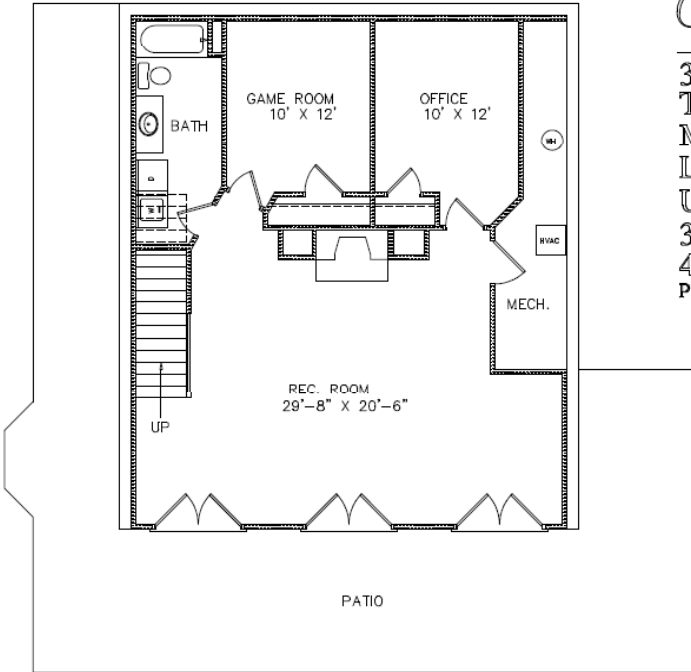

*The Outerbanks
of Keowee*

Villa 3236

32' X 36'
TOTAL LIVING SPACE : 2784 S.F.
MAIN LEVEL : 1152 S.F.
LOWER LEVEL : 1152 S.F.
UPPER LEVEL : 480 S.F.
3 BEDROOMS
4 FULL BATHS & 1 HALF BATH
Plans are subject to final modification.

UPPER LEVEL FLOOR PLAN

REAR ELEVATION (LAKE SIDE)

FRONT ELEVATION