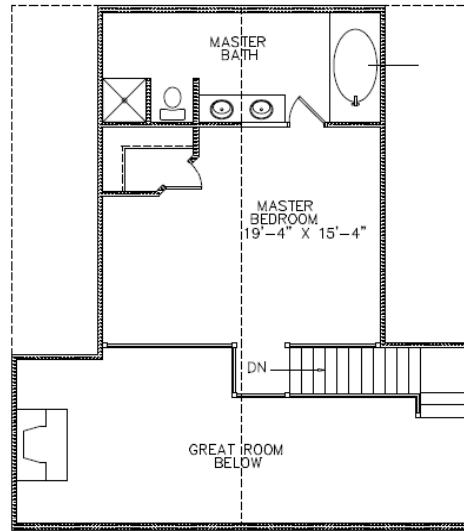

*The Outerbanks
of Keowee*

Villa 3236

32' X 36'
TOTAL LIVING SPACE : 2784 S.F.
MAIN LEVEL : 1152 S.F.
LOWER LEVEL : 1152 S.F.
UPPER LEVEL : 480 S.F.
3 BEDROOMS
4 FULL BATHS & 1 HALF BATH
Plans are subject to final modification.

UPPER LEVEL FLOOR PLAN

REAR ELEVATION (LAKE SIDE)

FRONT ELEVATION